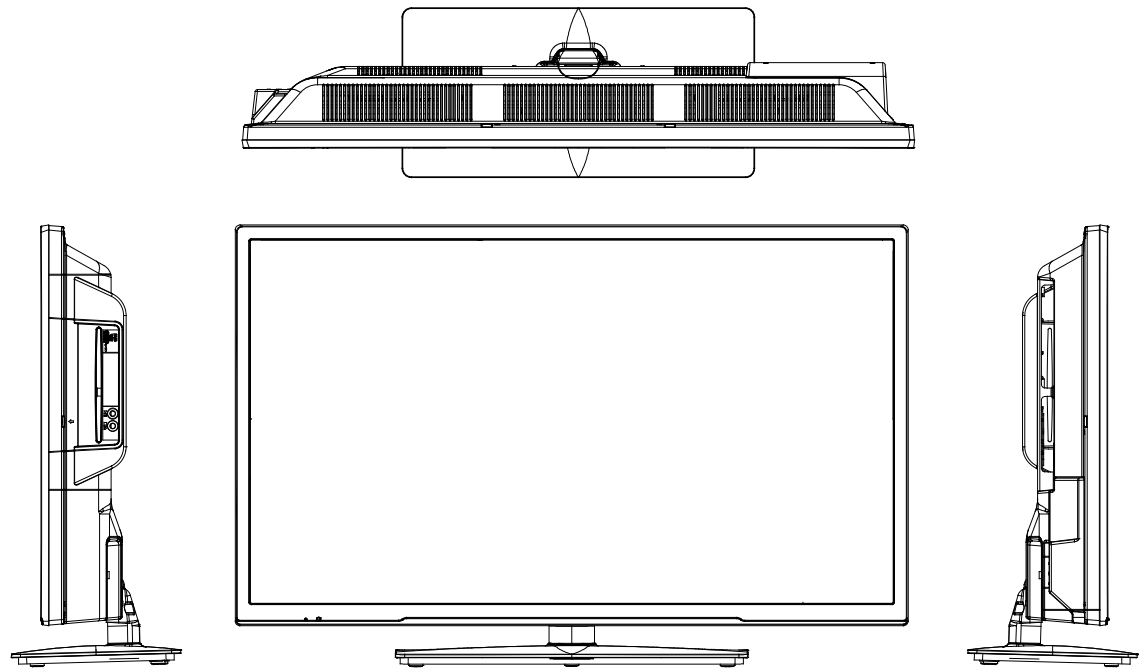

Panasonic

TX-32GS352B

MODEL TX-32GS352B	TV DIMENSIONS mm		
	WIDTH mm	DEPTH mm	HEIGHT mm
PRODUCT W/ FOOT	735	185	482
PRODUCT WO/ FOOT	735	min. 78 max. 94	438
PRODUCT BOX	915	154	585

All dimensions subject to $\pm 5\%$ tolerance