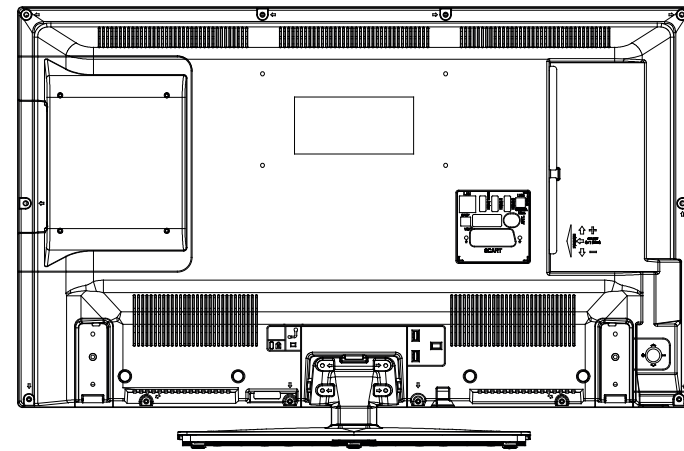

Panasonic

TX-32GS352B

MODEL TX-32GS352B	TV DIMENSIONS mm		
	WIDTH mm	DEPTH mm	HEIGHT mm
PRODUCT W/ FOOT	735	185	482
PRODUCT WO/ FOOT	735	min. 78 max. 94	438
PRODUCT BOX	915	154	585

All dimensions subject to $\pm 5\%$ tolerance